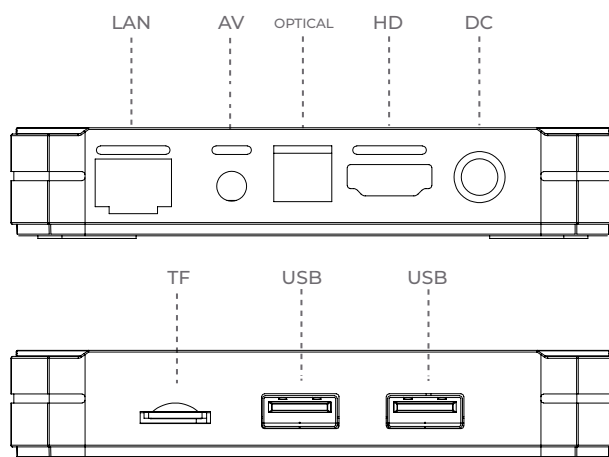

EK HOTEL TV

STB PROF

IPTV receiver for EK HOTEL TV system

- √ EK HOTEL TV system receiver
- √ EK application for operation in hospitality environments and digital signage
- √ 4K / HD
- √ H264 / H265, VP9
- √ WiFi
- √ CPU ARM Cortex-A55 / GPU Mali-G31 MP2
- √ 2Gb RAM / 16Gb ROM
- √ 2 USB 2.0 ports
- √ 1 HDMI connector
- √ 1 RJ45 port
- √ 1 AV connector
- √ Bluetooth remote control

Ek

EKSELANS BY ITS

STB PROF

CONNECTIONS

RECEIVER COMPATIBLE WITH EK HOTEL TV

For more information consult the EK HOTEL TV datasheet

TECHNICAL TABLE

REFERENCE	STB PROF
Code	180035
General	Core: 2.0GHz,Quad Core CPU: ARM Cortex-A55 GPU: Mali-G31 MP2 Max. Extended capacity: 64G RAM: 2Gb RAM Type: DDR3 ROM: 16Gb
Formats	Audio formats: AAC,FLAC,MP3,OGG,RM Decoding formats: H.264,H.265,HD MPEG4,RealVideo8/9/10, VP9 Images: BMP,GIF,JPEG,TIFF Video: 1080P,4K x 2K,DAT,MKV,MOV,MP4,MPEG,MVC,RM,VC-1 Supports Surround Sound 5.1
Connectors	HDMI 2.0 AV Tarjeta TF USB2.0 USB3.0 Puerto RJ 45 WiFi
Power supply	External power supply 5Vdc
Accessories	Bluetooth remote control HDMI cable