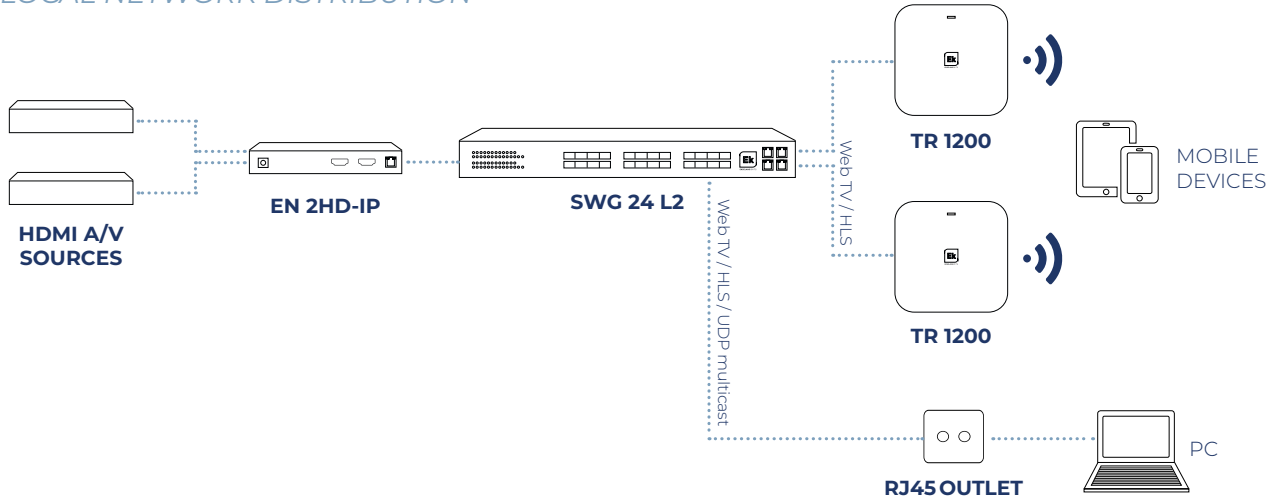

INSTALLATION EXAMPLES

LOCAL NETWORK DISTRIBUTION