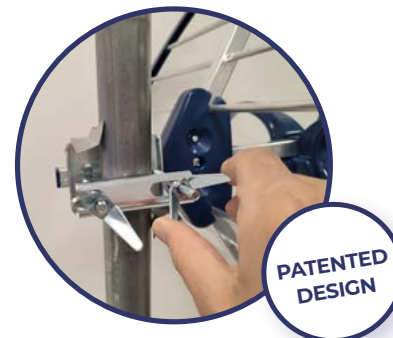

UHF OUTDOOR ANTENNA

EK BLUE IN

easyU PATENTADA

PRE-FIX PATENTADA

- ✓ Toolless assembling in 5 clicks.
- ✓ Patented quick installation system
- ✓ Hyperbolic reflectors for an exceptional gain
- ✓ Compact and waterproof dipole with F connector
- ✓ LTE 2 694 MHz
- ✓ Extra size wing nuts
- ✓ Elevation adjustment
- ✓ Easy U clamps for 20 to 45 mm pipe diameter
- ✓ Individual packing

Accede al [video](#) y descubre la EK BLUE

EK BLUE gain

Ek

EKSELANS BY ITS

EK BLUE IN

INDIVIDUAL PACKAGING

PRE-FIX: holds the antenna on the pole mast by it's own weight allowing to fix the antenna effortless

easyU quick wing nut slide-on for an easy fixing

TECHNICAL INFORMATION

REFERENCE		EK BLUE IN
Code		013027
Channels		21-48
Frequency Range	MHz	470-694
Gain	dBi	17
Front-to-back ratio	dB	15
Horizontal beamwidth (-3dB)	°	38
Polarization		H/V
Wind load	N (130 Km/h)	80