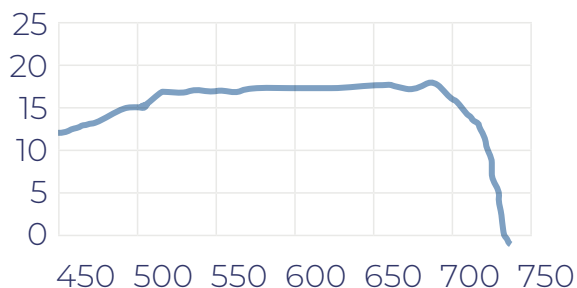

UHF OUTDOOR ANTENNA

EK BLUE IN

easyU PATENTADA

PRE-FIX PATENTADA

- ✓ Toolless assembling in 5 clicks.
- ✓ Patented quick installation system
- ✓ Hyperbolic reflectors for an exceptional gain
- ✓ Compact and waterproof dipole with F connector
- ✓ LTE 2 694 MHz
- ✓ Extra size wing nuts
- ✓ Elevation adjustment
- ✓ Easy U clamps for 20 to 45 mm pipe diameter
- ✓ Individual packing

Accede al [video](#) y descubre la EK BLUE

EK BLUE gain

Ek

EKSELANS BY ITS

EK BLUE IN

INDIVIDUAL PACKAGING

PRE-FIX: holds the antenna on the pole mast by it's own weight allowing to fix the antenna effortless

easyU quick wing nut slide-on for an easy fixing

TECHNICAL INFORMATION

REFERENCE		EK BLUE IN
Code		013027
Channels		21-48
Frequency Range	MHz	470-694
Gain	dBi	17
Front-to-back ratio	dB	15
Horizontal beamwidth (-3dB)	°	38
Polarization		H/V
Wind load	N (130 Km/h)	80