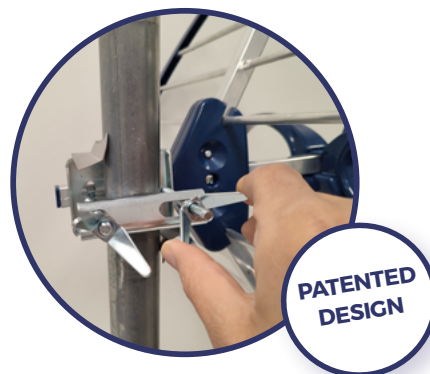

UHF OUTDOOR ANTENNA

Ekblue AP

Ltè2

easyU

PATENTADA

- ✓ Toolless assembling in 5 clicks.
- ✓ Patented quick installation system
- ✓ Hyperbolic reflectors for an exceptional gain
- ✓ Dipolo compacto y estanco con conector F
- ✓ LTE 2 694 MHz
- ✓ Extra size wing nuts
- ✓ Elevation adjustment
- ✓ Easy U clamps for 20 to 40 mm pipe diameter
- ✓ Gain 37dB (active) / 17dB (passive)
- ✓ Power supply 12/24Vdc (power adapter not included)

Ek

EKSELANS BY ITS

EK BLUE

PRE-FIX: holds the antenna on the pole mast by it's own weight

easyU quick wing nut
slide-on for an easy fixing

TECHNICAL INFORMATION

| REFERENCE | | EK BLUE AP |
|-----------------------------|--------------|--------------------------------------|
| Code | | 013034 |
| Channels | | 21-48 |
| Frequency Range | MHz | 470-694 |
| Gain | dBi | Active: 38 Passive: 16 |
| Front-to-back ratio | dB | 15 |
| Horizontal beamwidth (-3dB) | ° | 38 |
| Polarization | | H/V |
| Wind load | N (130 Km/h) | 80 |
| Power supply | Vdc | 12/24 (power supply not included) |