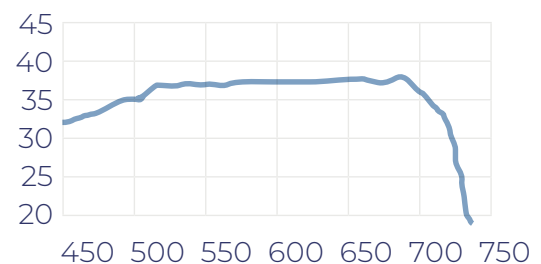

Ek EKSELANS BY ITS

EK BLUE ACTIVE

INDIVIDUAL PACKAGING

PRE-FIX: holds the antenna on the pole mast by it's own weight allowing to fix the antenna effortless

easyU quick wing nut slide-on for an easy fixing

EK BLUE ACTIVE IN gain

TECHNICAL INFORMATION

REFERENCE		EK BLUE ACTIVE IN
Code		013029
Channels		21-48
Frequency Range	MHz	470-694
Gain	dBi	38
Noise Figure	dB	2 (typ)
Power supply	Vdc	12-24
Front-to-back ratio	dB	15
Horizontal beamwidth (-3dB)	°	38
Polarization		H/V
Wind load	N (130 Km/h)	80
Packing		Individual packaging