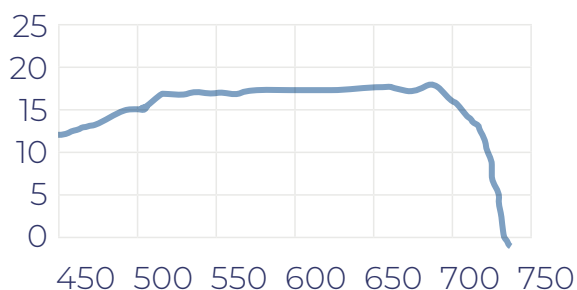

EK BLUE gain