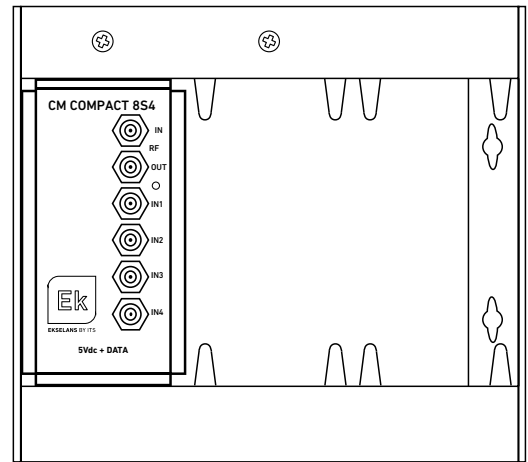

EKSELANS BY ITS

SUPPORT FOR CM HEADEND

CH3 COMPACT

- ✓ Wall chassis
- ✓ Compatible with  CMCOMPACT

CH3 COMPACT

Application diagram

TECHNICAL INFORMATION

REFERENCE	CH3 COMPACT
Code	080010
Description	3-unit wall chassis COMPACT series