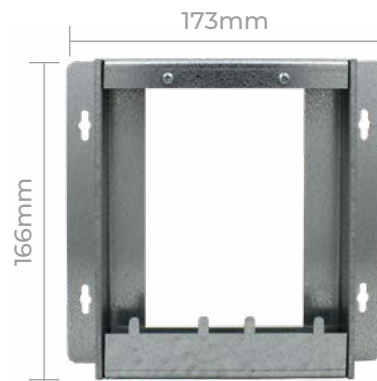

HEADEND CM SUPPORT

MADE IN EUROPE

CH2 COMPACT · CHR COMPACT

- ✓ Wall chassis for CM Compact series (CH2 COMPACT)
- ✓ Chassis for 19" rack mounting (CHR COMPACT)

CH2 COMPACT

CHR COMPACT

Application example of CHR COMPACT in a 19" rack

TECHNICAL TABLE

REFERENCE	CH2 COMPACT	CHR COMPACT
Code	080011	080012
Description	2U wall-mounted chassis CM COMPACT series	6U rack chassis CM COMPACT series
Dimensions	173 x 166 x 28mm	474 x 20 x 169mm