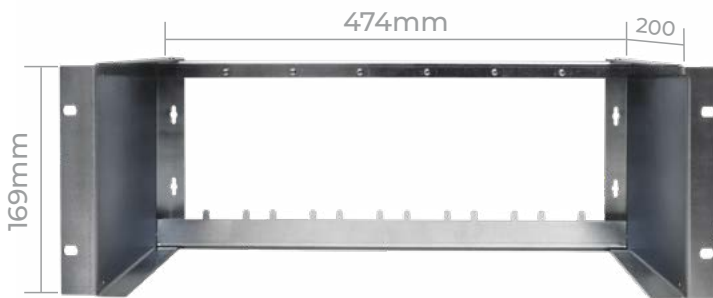

HEADEND CM SUPPORT

MADE IN EUROPE

CH2 COMPACT · CHR COMPACT

- ✓ Wall chassis for CM Compact series (CH2 COMPACT)
- ✓ Chassis for 19" rack mounting (CHR COMPACT)

CH2 COMPACT

CHR COMPACT

Application example of CHR COMPACT in a 19" rack

TECHNICAL TABLE

REFERENCE	CH2 COMPACT	CHR COMPACT
Code	080011	080012
Description	2U wall-mounted chassis CM COMPACT series	6U rack chassis CM COMPACT series
Dimensions	173 x 166 x 28mm	474 x 20 x 169mm