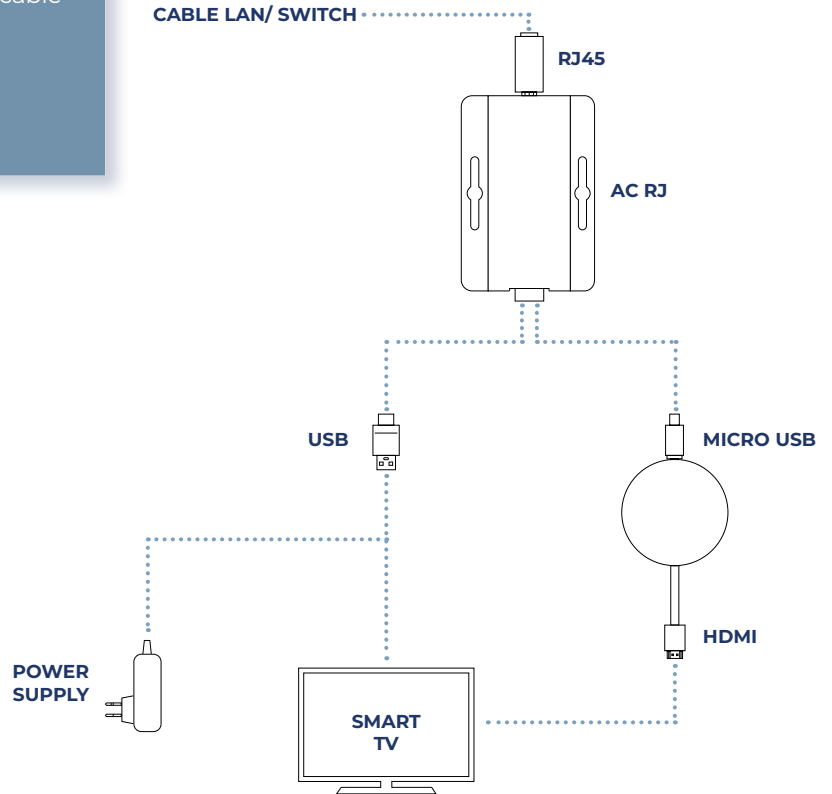

EKSELANS BY ITS

CHROMECAST RJ45 ADAPTOR

AC RJ

- √ Specifically designed for the hospitality market
- √ Easy wall installation
- √ Allows Chromecast connection via LAN cable for a more stable and faster connection

AC RJ

INSTALLATION SCHEME

CABLE LAN/ SWITCH

Wall installation AC RJ device

TECHNICAL INFORMATION

REFERENCE	CODE	DESCRIPTION
AC RJ	280077	Chromecast RJ45 adaptor