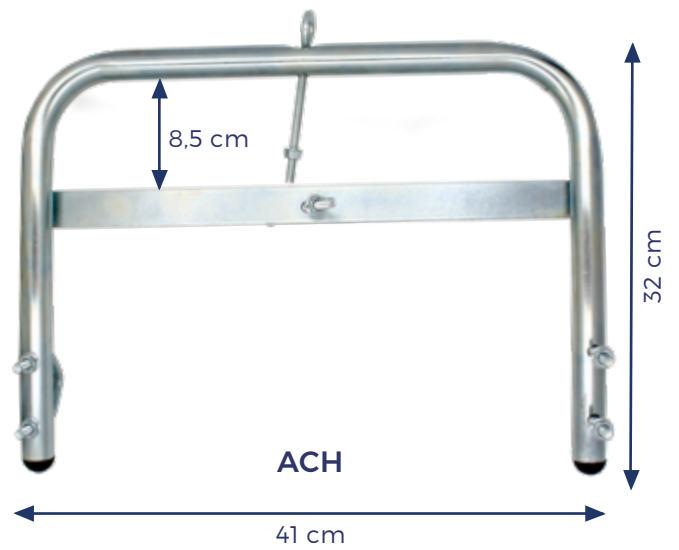

MECHANICAL ACCESSORIES

ACH · K ACH

ACH

- ✓ Mast clamp that adapts to any type of chimney.
- ✓ Allows the attachment of masts up to 45 mm in diameter.
- ✓ 25 mm diameter iron tube.
- ✓ Anti-corrosion protection.
- ✓ Plastic cap for internal tube sealing.

EKSELANS BY ITS

K ACH

TECHNICAL INFORMATION

REFERENCE	ACH
Code	025025
Material	Galvanized iron
Dimensions	41 x 32 cm
Weight	2 Kg

REFERENCE	K ACH
Code	025029
Description	Corner kit for ACH

- Specifications and design are subject to change without prior notice.