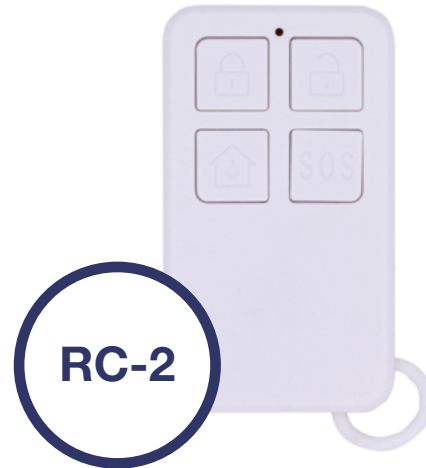

SEKUR IP KIT

SEKUR IP PANEL

WIRELES KEYBOARD
AND RFID TAG
(not included in the kit)

BULLET IP CAMERA
(not included in the kit)

Model name	DP-2
Code	261023
Working voltage	DC 1,5V
Battery	1xAAA (1,5V)
Operating current	< 65mA
Quiescent current	< 11µA
Transmission distance	200m (no obstacles)
Frequency	433,92MHz
Working temperature	-10°C ~ 40°C
Humidity	< 90%
Dimensions	Transmitter: 80,0x38,2x13,3mm Magnet: 80,0x14,8x12,9mm
Weight	35,5gr including batteries

PET-IMMUNE MOTION DETECTOR

PIR-2

- Double motion detector
- Detection angle 100°
- Detection distance 12x12m
- Pet immunity up to 20 Kg

ACCESSORIES

WIRELESS RFID KEYBOARD

KB TG-2

- Wireless communication with SEKUR IP
- With batteries and external power supply
- It allows arm/disarm the alarm system
- TG-2 (RFID TAG) included in this kit, allows to arm/disarm the alarm

RFID TAG

TG-2

- It allows to arm/disarm the alarm passing it over the keyboard

Model name	KB TG-2
Code	261025
Working voltage	DC 5V
Battery	Li-ion 890mAh
back-up time	6 months daily usage (8 times a day, 30 seconds per time)
Transmission distance	200m (no obstacles)
Frequency	433,92MHz
RFID tags supported	99pcs
Working temperature	0°C ~ 60°C
Humidity	< 96%
Dimensions	145,0x92,1mm
Weight	162,3gr, including batteries

Model name	TG-2
Code	261026
Tecnology	125KHz
Dimensions	28,0x28,0mm

MULTIFUNCTIONAL REMOTE CONTROL

RC-2

- Arm/disarm the alarm
- SOS button

Model name	RC-2
Code	261022
Working voltage	DC 6V
Battery	2xCR2016 (3V)
Operating current	< 7.4mA
Quiescent current	0mA
Battery life in stand-by	< 24 months
Transmission distance	200m (no obstacles)
Frequency	433,92MHz
Working temperature	-20°C ~ 50°C
Humidity	< 90%
Dimensions	58,0x33,1x11,0mm
Weight	16gr, including batteries