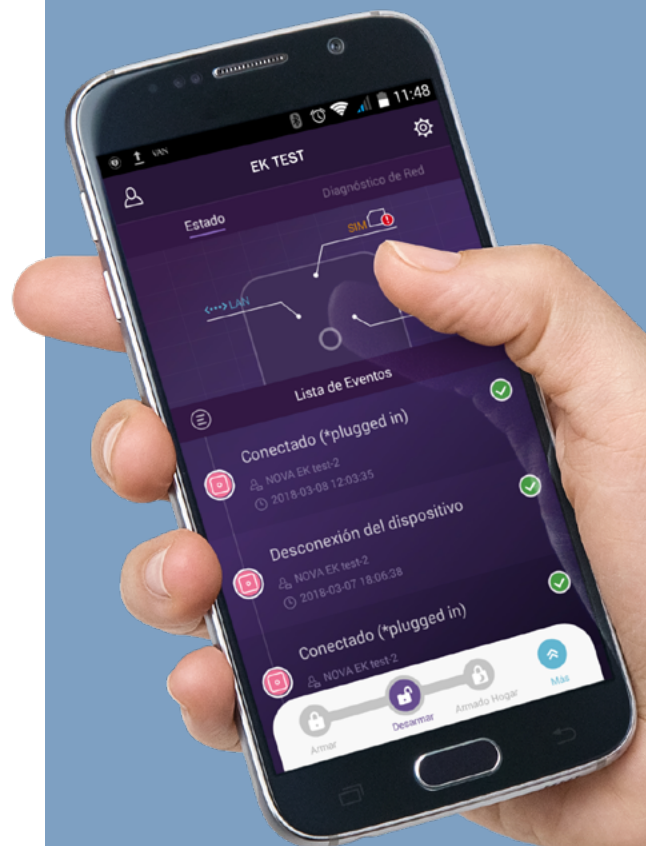

APLICACION