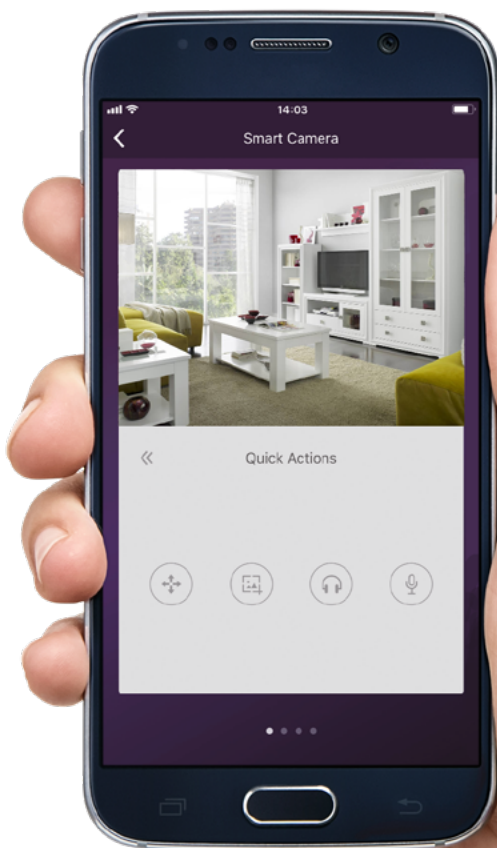

APLICACION